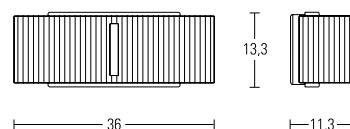

GRAFOS

Apparecchio rettangolare da parete per esterno/interno, che crea un effetto UP-DOWN, composto da base e copertura in tecnopolimero. Le viti non sono in vista. Il diffusore è in vetro.

Rectangular wall luminaire for outdoor and indoor, creating an up-down effect, consisting of base and covering of technopolymer. The screws are not visible. The diffuser is of glass.

Applique rectangulaire pour extérieur et intérieur, avec un effet d'éclairage direct-indirect, composé par base et structure en technopolymères. Les vis ne sont pas visibles. Le diffuseur est en verre.

Luminaria de pared rectangular para exterior e interior, con efecto de luz directo-indirecto, compuesto por base y armadura en tecnopolímero. Los tornillos no son visibles. El difusor es de cristal.

Dimensioni cm.
Size cm.

Codice
Code

Finitura
Finishing

Potenza
Power

012751
012752
012753

bianco *white*
nero *black*
argento *silver*

E27 FBT 20W MAX